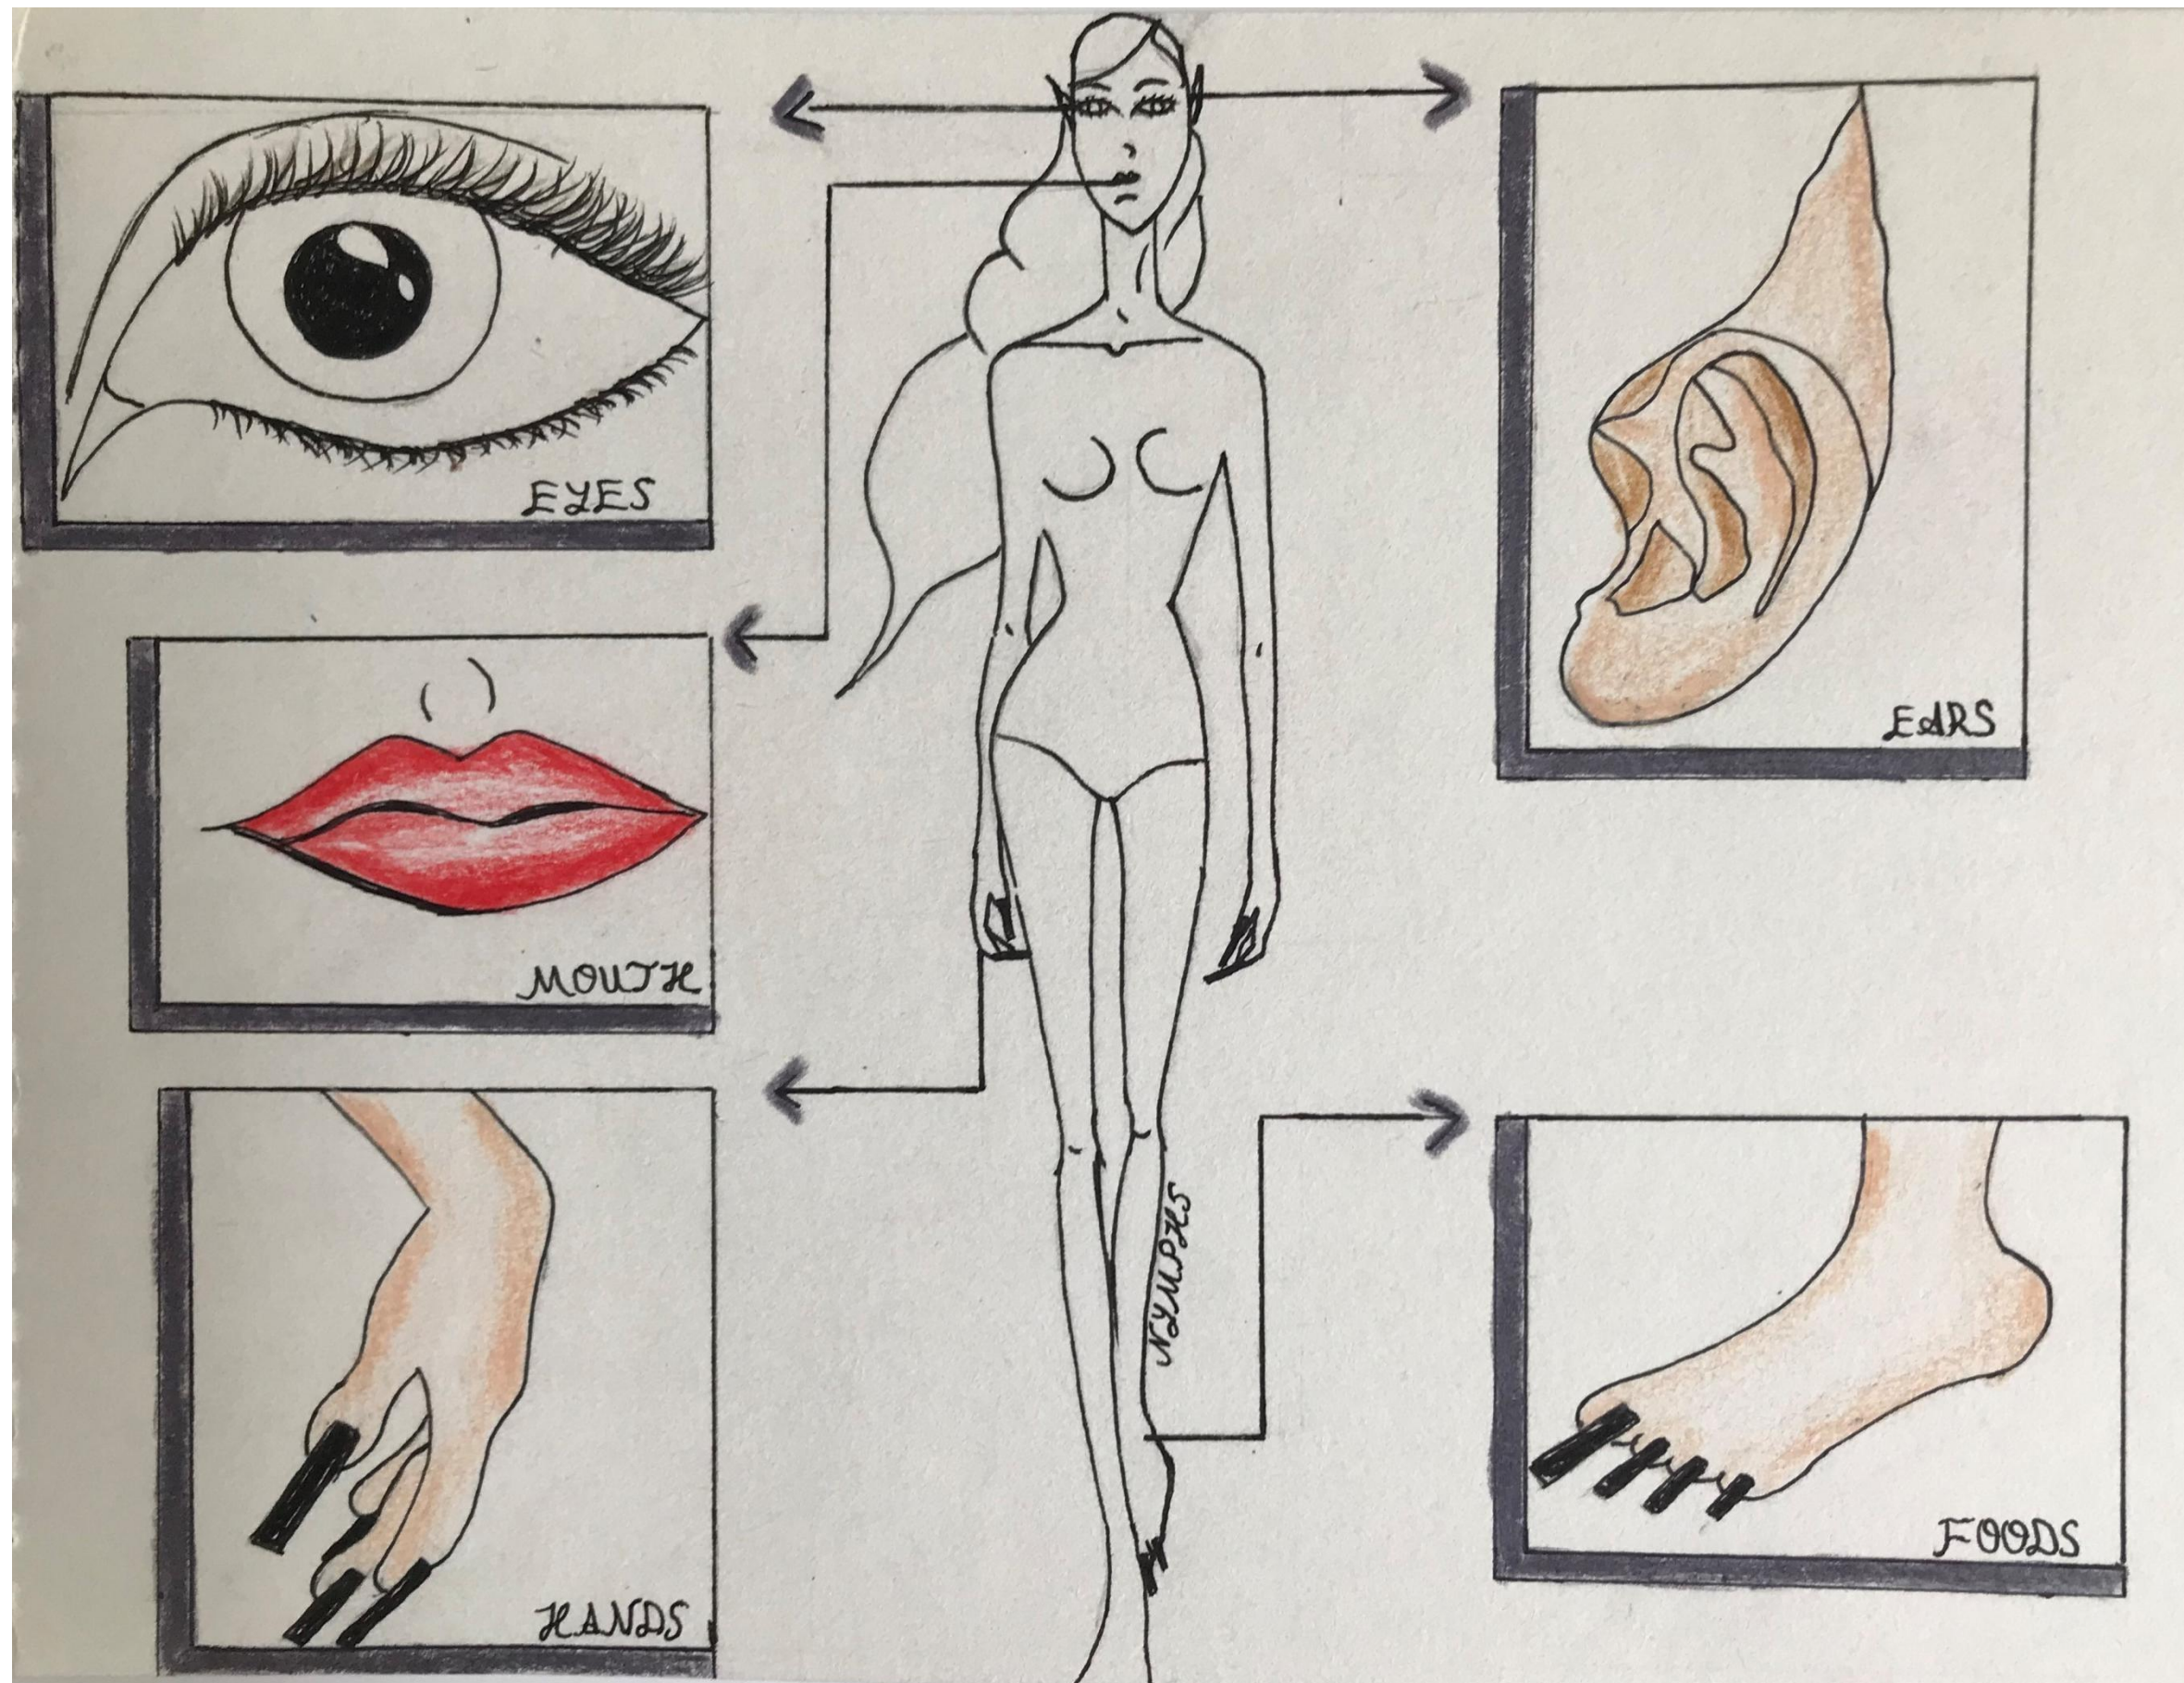

- Full-Body Illustration
- Final Design

Presentation

- Photoshooting

CONCEPT DEVELOPMENT

CONCEPT DEVELOPMENT

STORY

210KI

There were Nymphs once. The ancients believed these girls were haunted. They live in the woods above the trees. These trees were very huge. They also have different names depending on where they live, such as Nymphs in the tree family, in the flower family. Each Nymphs has different tasks depending on where she lives. Some Nymph also do favor, others do evil. They go into a flower to escape humans and no one can not see them. When they get into the flower they shrink.

Nymphs

Those flowers are called Bleeding Heads. The weeping hearts flower is the most romantic flower in the world that are heart-shaped. It opens from spring to the end of summer. It is also a perennial herb and can be planted in any season. It will last 45 degrees Celsius. This flower recognizes the they that enter it and changes color accordingly.

No one could not see them because if they were naked it could cause blindness and death. By the way, Nymphs were very young and beautiful women. They had slanted big eyes and long ears. They were slim and very tall. They always were dresses were that represented the tribe they lived in.

DESIGN RESEARCH

DESIGN RESEARCH

ANALYSIS OF BLEEDING HEART

BLEEDING
HEARTS

ANALYSIS OF NYMPHS

PATTERN DESIGNS

TEXTURE DESIGNS

FULL-BODY ILLUSTRATION