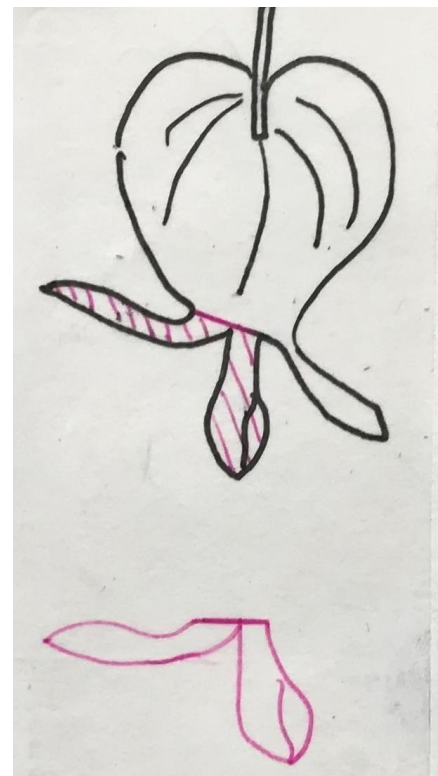

Nymphs

Those flowers are called Bleeding Heads. The weeping hearts flower is the most romantic flower in the world that are heart-shaped. It opens from spring to the end of summer. It is also a perennial herb and can be planted in any season. It will last 45 degrees Celsius. This flower recognizes the they that enter it and changes color accordingly.

No one could not see them because if they were naked it could cause blindness and death. By the way, Nymphs were very young and beautiful women. They had slanted big eyes and long ears. They were slim and very tall. They always were dresses were that represented the tribe they lived in.

DESIGN RESEARCH

DESIGN RESEARCH

ANALYSIS OF BLEEDING HEART

BLEEDING
HEARTS

ANALYSIS OF NYMPHS

PATTERN DESIGNS

TEXTURE DESIGNS

FULL-BODY ILLUSTRATION