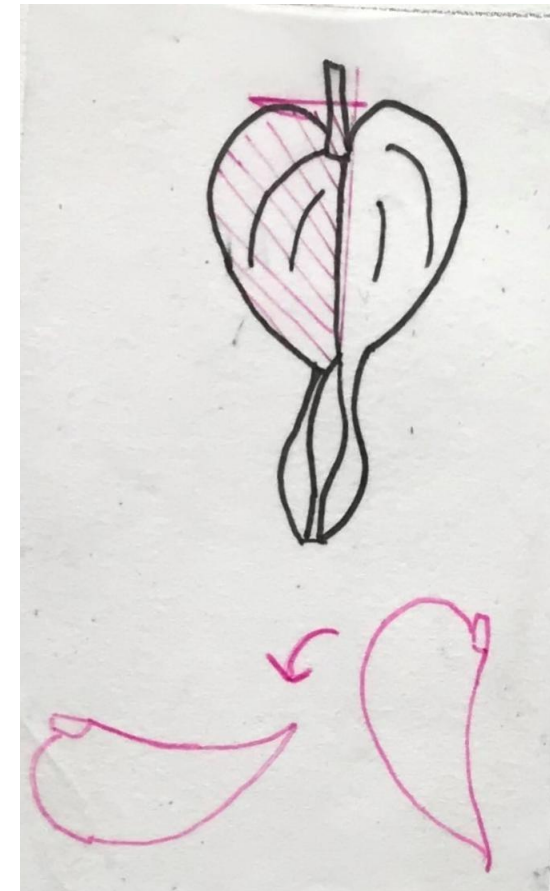

Nymphs

Those flowers are called Bleeding Heads. The weeping hearts flower is the most romantic flower in the world that are heart-shaped. It opens from spring to the end of summer. It is also a perennial herb and can be planted in any season. It will last 45 degrees Celsius. This flower recognizes the they that enter it and changes color accordingly.

No one could not see them because if they were naked it could cause blindness and death. By the way, Nymphs were very young and beautiful women. They had slanted big eyes and long ears. They were slim and very tall. They always were dresses were that represented the tribe they lived in.

DESIGN RESEARCH

DESIGN RESEARCH

ANALYSIS OF BLEEDING HEART

BLEEDING
HEARTS

ANALYSIS OF NYMPHS

PATTERN DESIGNS

TEXTURE DESIGNS

FULL-BODY ILLUSTRATION