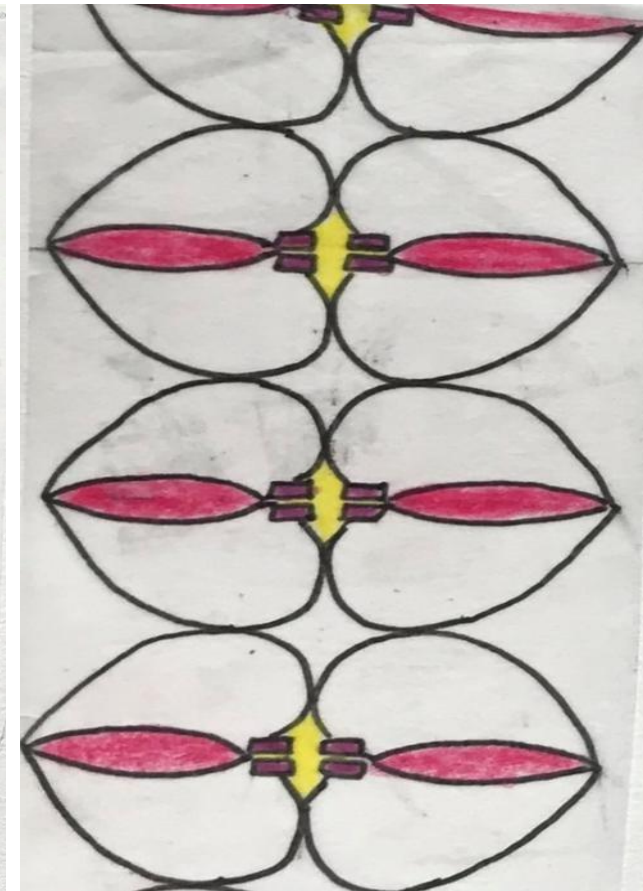

Nymphs

Those flowers are called Bleeding Heads. The weeping hearts flower is the most romantic flower in the world that are heart-shaped. It opens from spring to the end of summer. It is also a perennial herb and can be planted in any season. It will last 45 degrees Celsius. This flower recognizes the they that enter it and changes color accordingly.

No one could not see them because if they were naked it could cause blindness and death. By the way, Nymphs were very young and beautiful women. They had slanted big eyes and long ears. They were slim and very tall. They always were dresses were that represented the tribe they lived in.

DESIGN RESEARCH

DESIGN RESEARCH

ANALYSIS OF BLEEDING HEART

BLEEDING
HEARTS

ANALYSIS OF NYMPHS

PATTERN DESIGNS

TEXTURE DESIGNS

FULL-BODY ILLUSTRATION