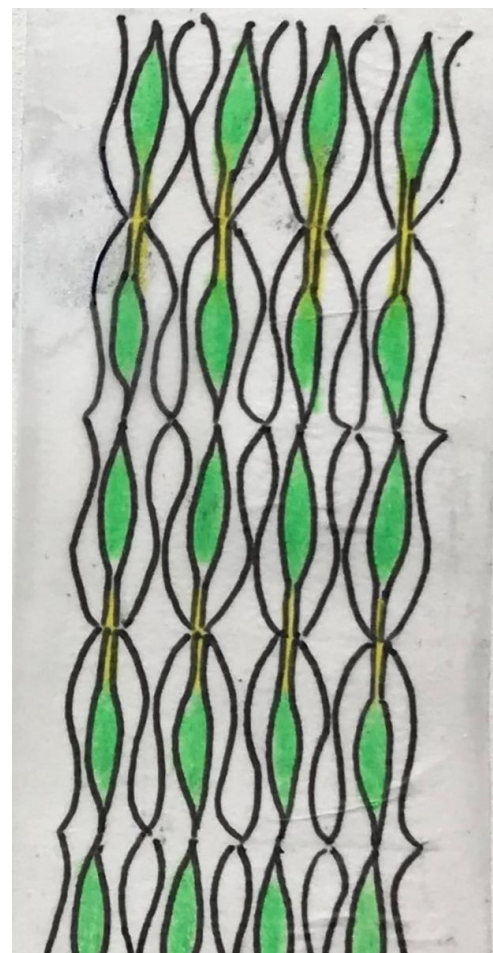

Nymphs

Those flowers are called Bleeding Heads. The weeping hearts flower is the most romantic flower in the world that are heart-shaped. It opens from spring to the end of summer. It is also a perennial herb and can be planted in any season. It will last 45 degrees Celsius. This flower recognizes the they that enter it and changes color accordingly.

DESIGN RESEARCH

DESIGN RESEARCH

ANALYSIS OF BLEEDING HEART

BLEEDING
HEARTS

ANALYSIS OF NYMPHS

PATTERN DESIGNS

TEXTURE DESIGNS

FULL-BODY ILLUSTRATION