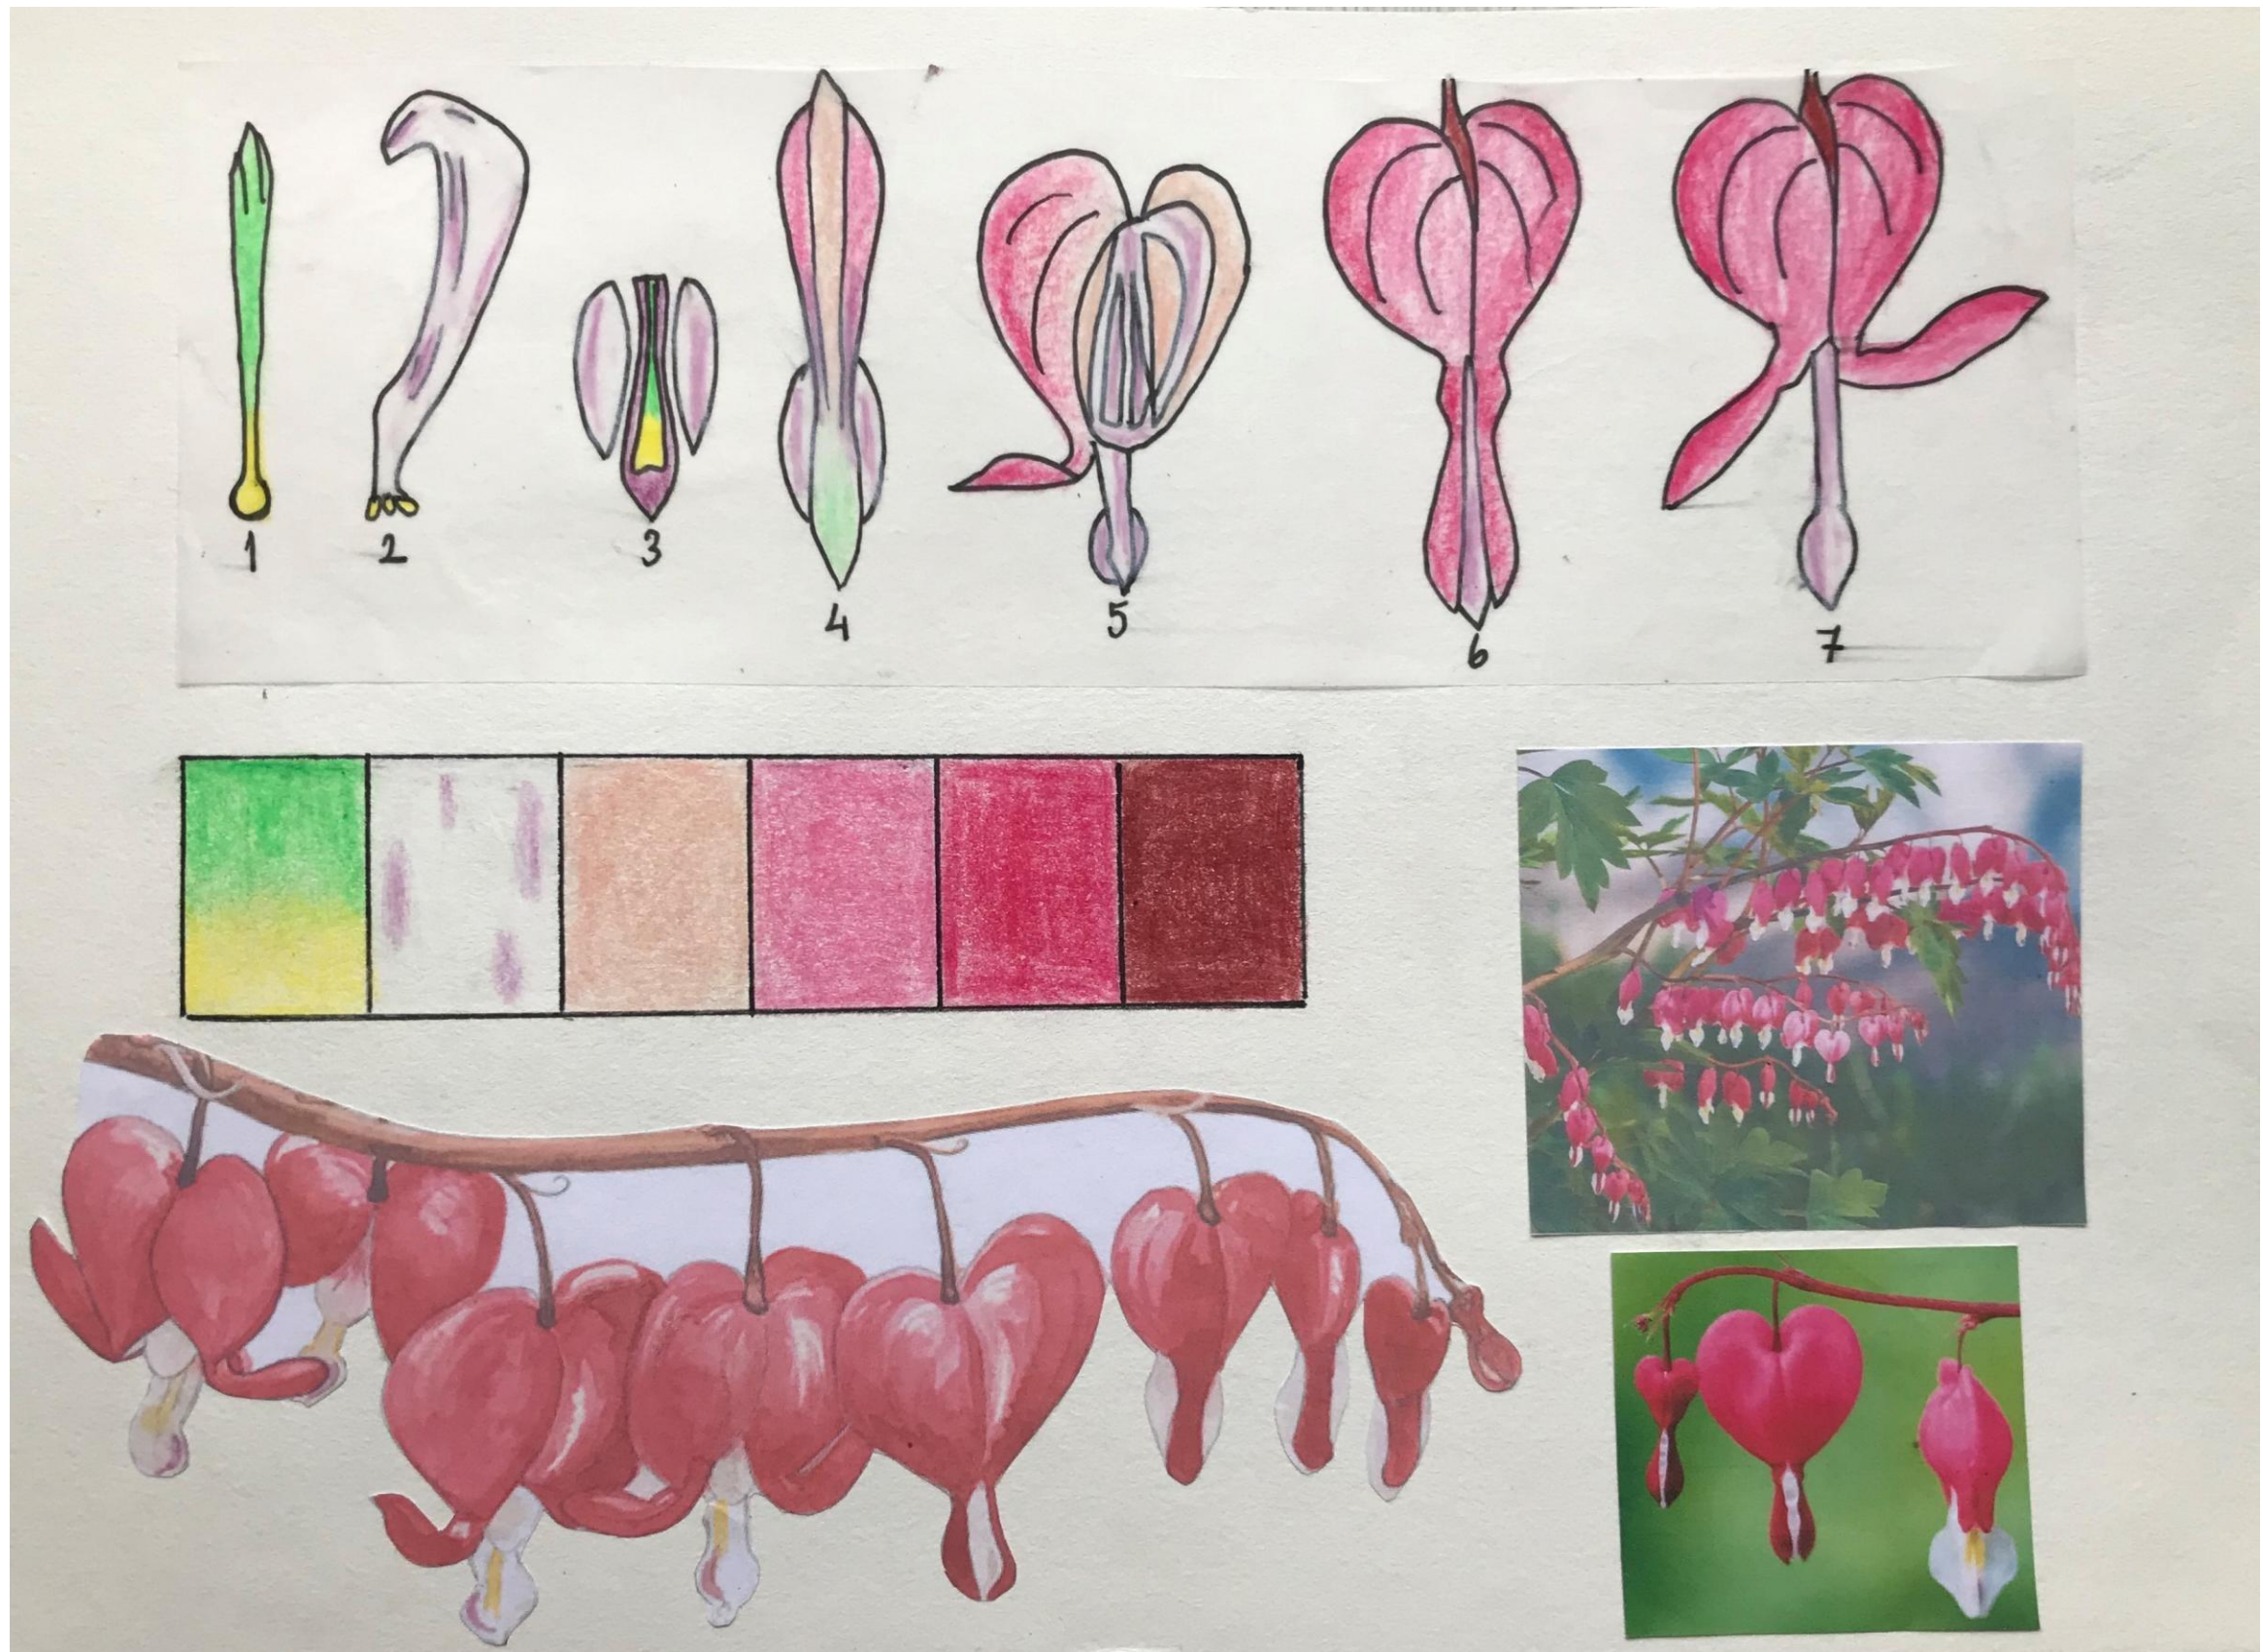

- Full-Body Illustration
- Final Design

Presentation

- Photoshooting

CONCEPT DEVELOPMENT

CONCEPT DEVELOPMENT

STORY

210KI

There were Nymphs once. The ancients believed these girls were haunted. They live in the woods above the trees. These trees were very huge. They also have different names depending on where they live, such as Nymphs in the tree family, in the flower family. Each Nymphs has different tasks depending on where she lives. Some Nymph also do favor, others do evil. They go into a flower to escape humans and no one can not see them. When they get into the flower they shrink.

Nymphs

Those flowers are called Bleeding Heads. The weeping hearts flower is the most romantic flower in the world that are heart-shaped. It opens from spring to the end of summer. It is also a perennial herb and can be planted in any season. It will last 45 degrees Celsius. This flower recognizes the they that enter it and changes color accordingly.

No one could not see them because if they were naked it could cause blindness and death. By the way, Nymphs were very young and beautiful women. They had slanted big eyes and long ears. They were slim and very tall. They always were dresses were that represented the tribe they lived in.

DESIGN RESEARCH

DESIGN RESEARCH

ANALYSIS OF BLEEDING HEART

BLEEDING
HEARTS

ANALYSIS OF NYMPHS

PATTERN DESIGNS

TEXTURE DESIGNS

FULL-BODY ILLUSTRATION