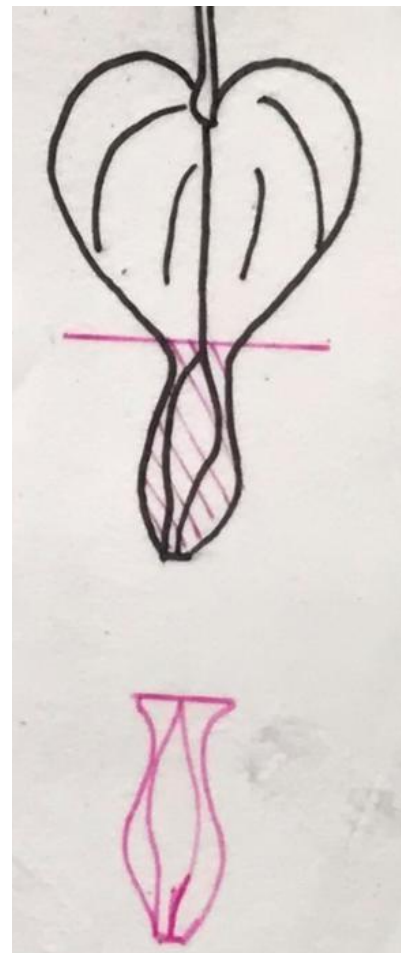

Nymphs

Those flowers are called Bleeding Heads. The weeping hearts flower is the most romantic flower in the world that are heart-shaped. It opens from spring to the end of summer. It is also a perennial herb and can be planted in any season. It will last 45 degrees Celsius. This flower recognizes the they that enter it and changes color accordingly.

No one could not see them because if they were naked it could cause blindness and death. By the way, Nymphs were very young and beautiful women. They had slanted big eyes and long ears. They were slim and very tall. They always were dresses were that represented the tribe they lived in.

DESIGN RESEARCH

DESIGN RESEARCH

ANALYSIS OF BLEEDING HEART

BLEEDING
HEARTS

ANALYSIS OF NYMPHS

PATTERN DESIGNS

TEXTURE DESIGNS

FULL-BODY ILLUSTRATION