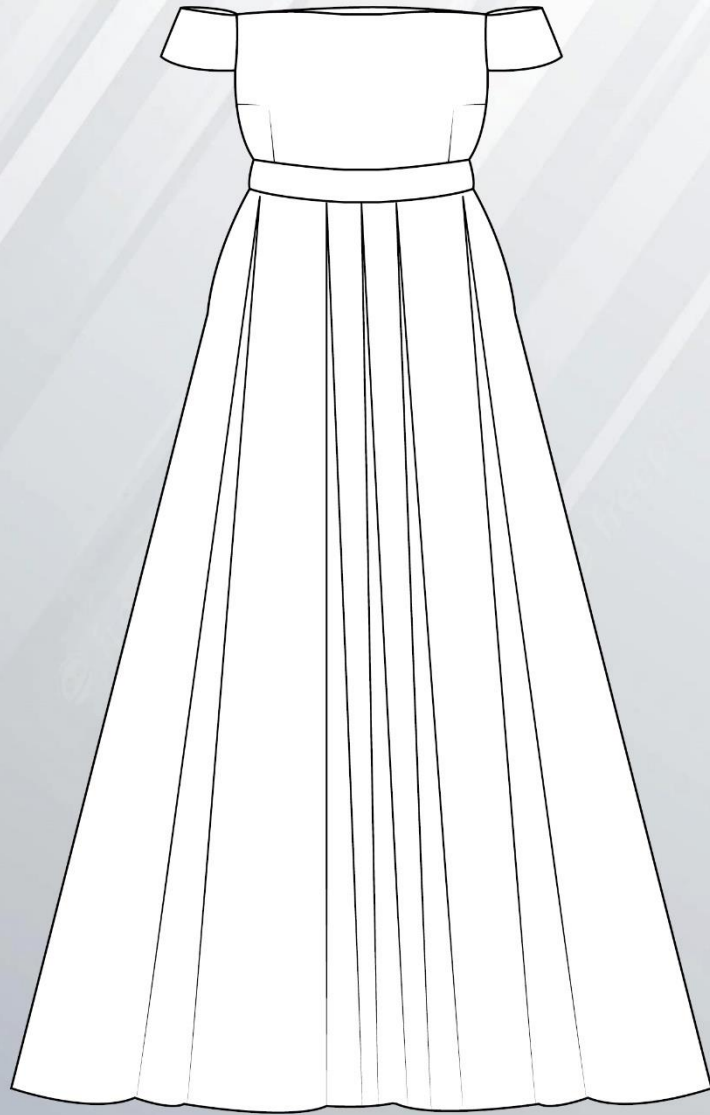

*Grey Dreams*

Front

Back

Grey Matte Satin