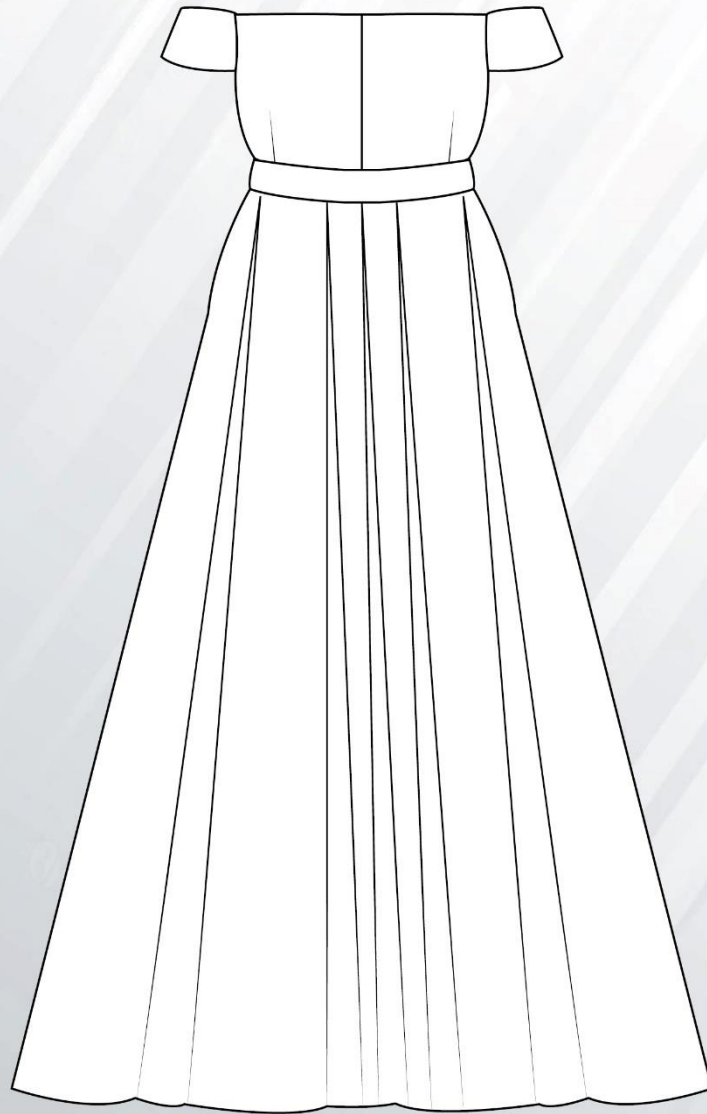

*Grey Dreams*

Front

Back

Grey Matte Satin